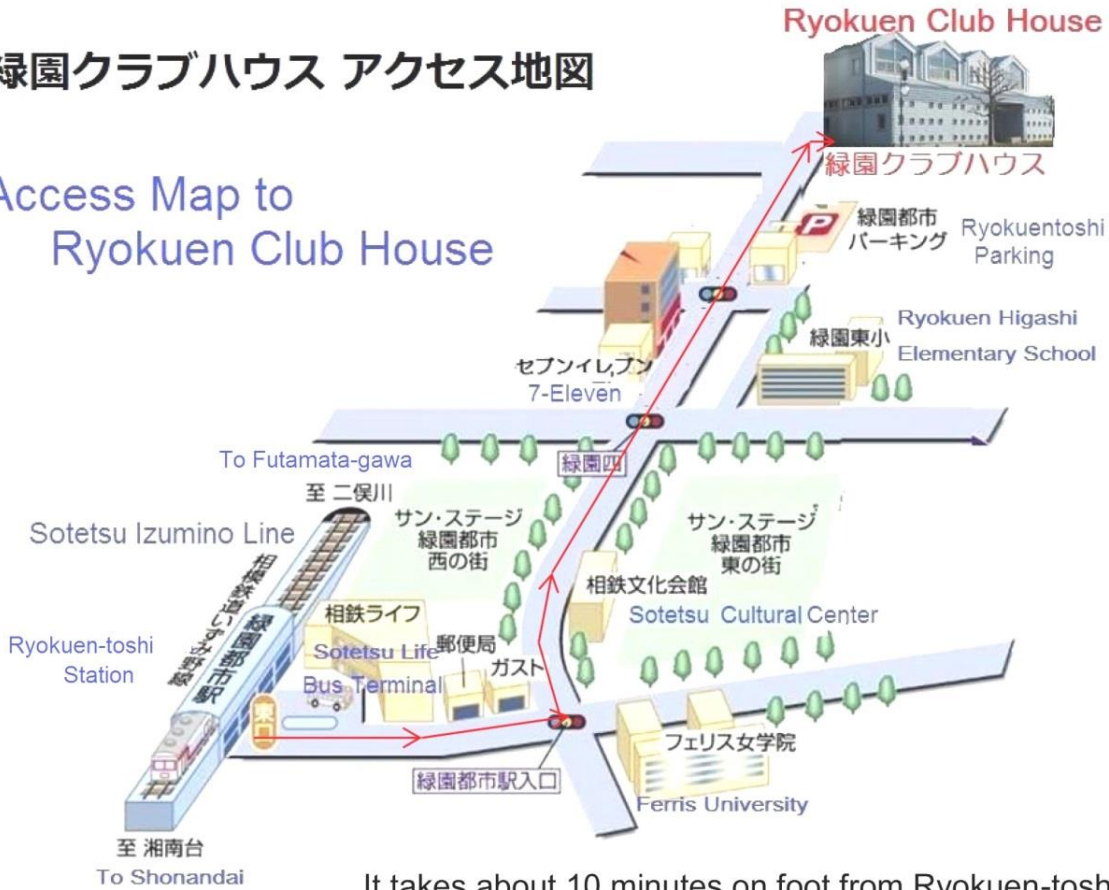

緑園クラブハウス アクセス地図

Access Map to Ryokuen Club House

It takes about 10 minutes on foot from Ryokuen-toshi Station

Sotetsu Line Route Map From Yokohama (So-01) to Ryokuen-toshi (So-32)

Our nearest station is Ryokuen-toshi (So-31) of Sotetsu Line.

Sotetsu Yokohama station (So-01) is located at the west gate side of JR Yokohama station.

Take 11:32 "Rapid" train bound for Shonandai (So-37) and arrive Ryokuen-toshi at 11:49. You don't need to change the train at Futamata-gawa. (Yokohama → Hoshikawa → Tsurugamine → Futamata-gawa → Minami-makigahara → Ryokuen-toshi) Advance to the right after passing through the exit gate of Ryokuen-toshi station as per the Access Map.

(* The exit No.5 of Blue Line at Yokohama station is the nearest one to Sotetsu Yokohama station. Sotetsu Yokohama station is located at the diagonal right way from this No.5 exit.)

HP: RCA International Exchange Committee